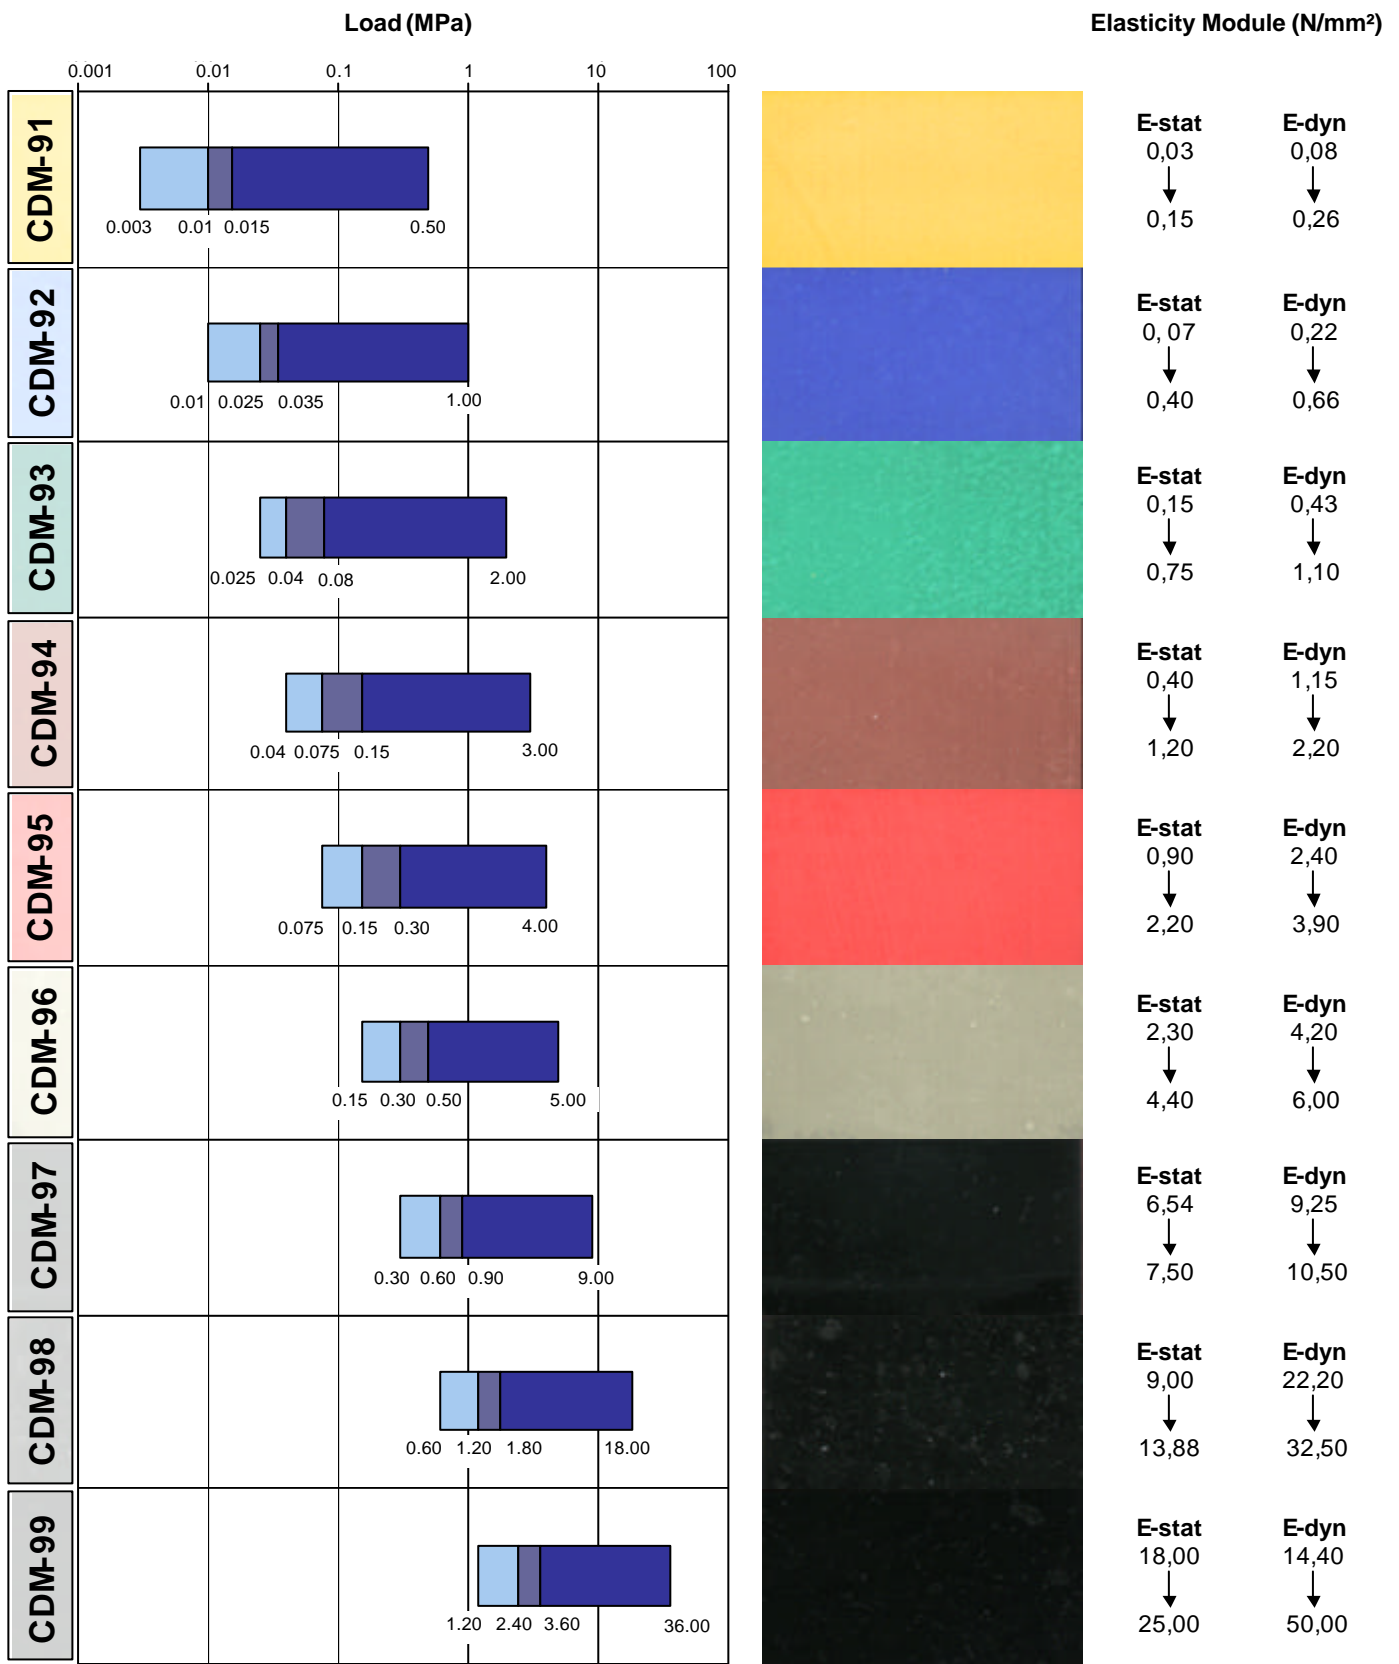

# CDM-PF Polyurethane Foam Materials